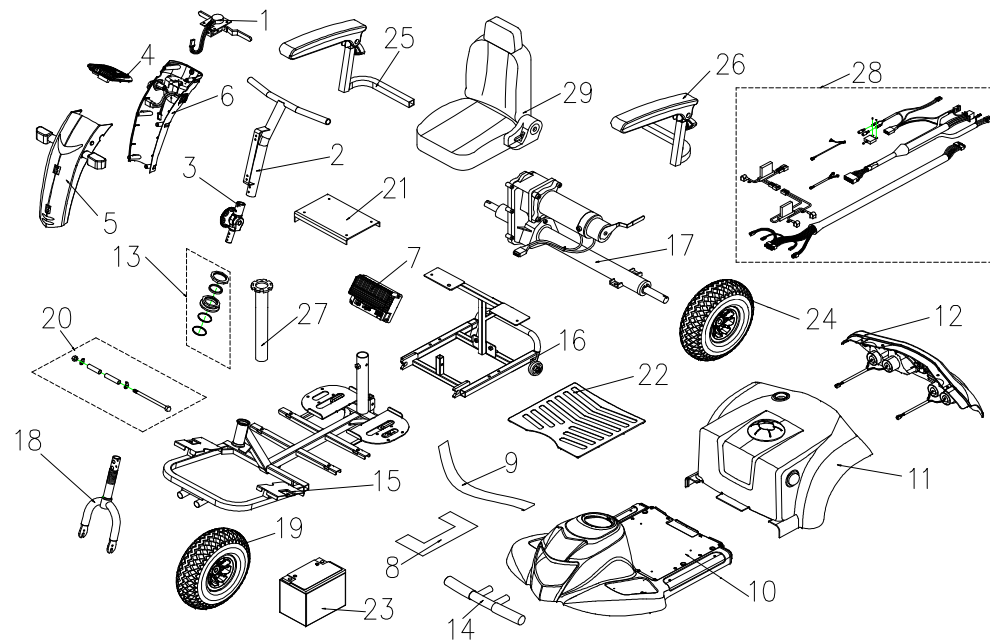

Ceres 3 (M3B)

Ceres 3 (M3B) Parts List (2009/05/20)

Ceres 3 (M3B)

Ceres 3 (M3B) Parts List (2009/05/20)				
Fig&Index NO.	Parts No.	Parts Name	QTY	Remark
		English		
1	S12-009-00801	SPEED DIAL ASS'Y	1set	1904367
2	S02-055-00100	T TYPE HANDLE BAR ASS'Y	1set	
3	S02-001-00501	TILLER SWIVEL ASS'Y	1set	
4	S08-054-00100	COVER , HANDLE BAR ASS'Y , UPPER	1set	
5	S08-055-00157	FRONT COVER ASS'Y , HAND BAR, BLUE 57 , W/O LABEL	1set	
5	S08-055-00166	FRONT COVER ASS'Y , HAND BAR, BLACK 66 , W/O LABEL	1set	
6	S08-055-00257	REAR COVER ASS'Y , HAND BAR , BLUE 57	1set	
6	S08-055-00266	REAR COVER ASS'Y , HAND BAR , BLACK 66	1set	
7	C10-001-01100	CONTROLLER , CTE 70A	1	
8	C25-003-00500	RUBBER PAD , BATTERY	1	
9	C07-001-90100	VELCRO STRIP , BATTERY	1	
10	S08-055-00357	FRONT SHROUD ASS'Y , BLUE 57	1set	
10	S08-055-00366	FRONT SHROUD ASS'Y , BLACK 66	1set	
11	S08-054-00557	COVER ASS'Y , BATTERY , BLUE 57 , W/O LABEL	1set	
11	S08-054-00566	COVER ASS'Y , BATTERY , BLACK 66 , W/O LABEL	1set	
12	S08-054-00657	REAR SHROUD ASS'Y , BLUE 57 , W/O LABEL	1set	
12	S08-054-00666	REAR SHROUD ASS'Y , BLACK 66 , W/O LABEL	1set	
13	S02-001-00601	REGULAR BEARING BALL SET	1set	