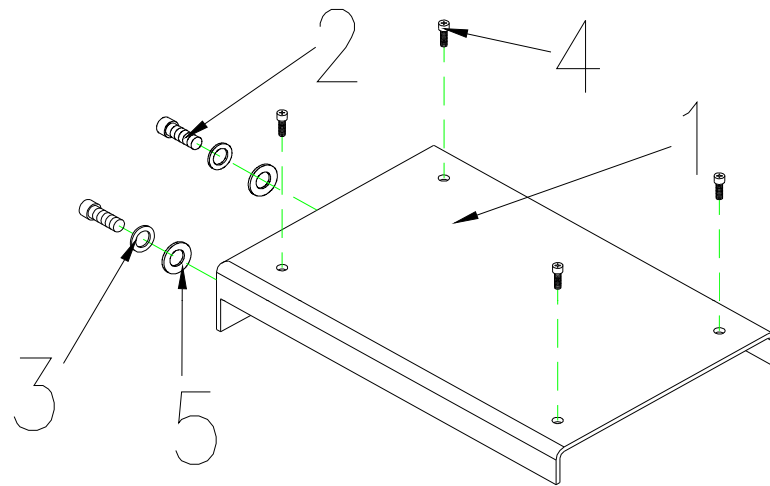

Ceres 3 (M3B) Parts List (2009/05/20)

**21. CONTROLLER
HOLDER ASS'Y**

Ceres 3 (M3B)

Ceres 3 (M3B) Parts List (2009/05/20)				
Fig&Index NO.	Parts No.	Parts Name	QTY	Remark
		English		
21	S01-054-00300	HOLDER , CONTROLLER ASS'Y	1set	
21-1	C01-054-00500	HOLDER , CONTROLLER	1	
21-2	9021080151251	HEX FLANGE BOLT , M8x15L	2	
21-3	9211080200142	SPRING WASHER-5/16	2	
21-4	9004040200703	BOLT , M4x20L	4	
21-5	9214080150232	WASHER 5/16	2