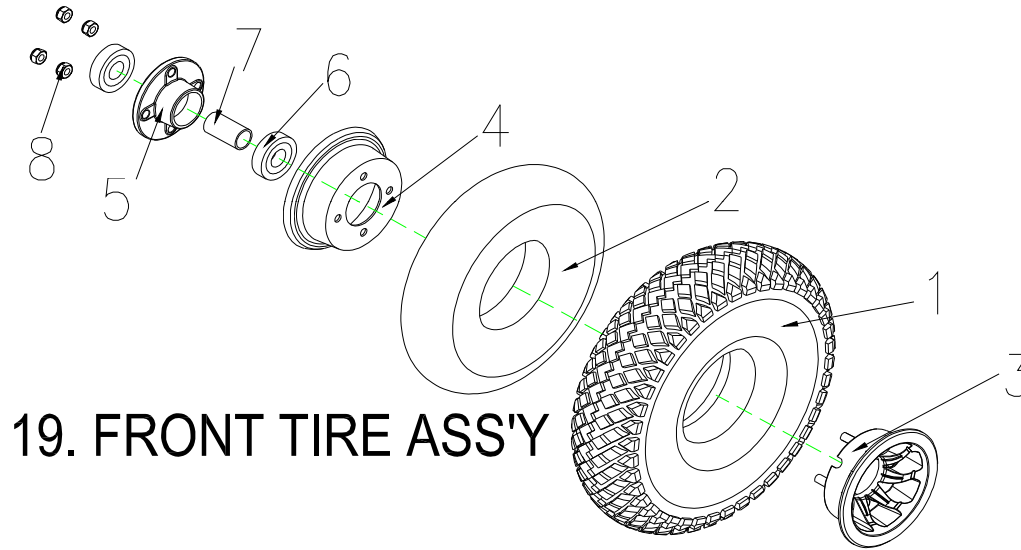

Ceres 3 (M3B)

Ceres 3 (M3B) Parts List (2009/05/20)

Ceres 3 (M3B)

Ceres 3 (M3B) Parts List (2009/05/20)				
Fig&Index NO.	Parts No.	Parts Name	QTY	Remark
		English		
19	S05-055-00100	FRONT TIRE ASSY,300-4-C154-1 GRAY	1set	1904407
19-1	C06-002-00600	TIRE , 300-4-C154 GRAY	1	1904440
19-2	C06-002-00300	INNER TUBE 300-4	1	1904439
19-3	C05-040-00100	WHEEL RIM , ALUNINUM , 4"	1	
19-4	C05-001-10400	WHEEL RIM , STEEL , 4"	1	
19-5	C05-001-10500	AXLE COLLAR,FRONT WHEEL	1	
19-6	9653063000000	BEARING	2	
19-7	C05-042-00200	SPACER , ψ14Xψ10.5X16L	1	
19-8	9201080801252	LOCK NUT,M8x1.25	4