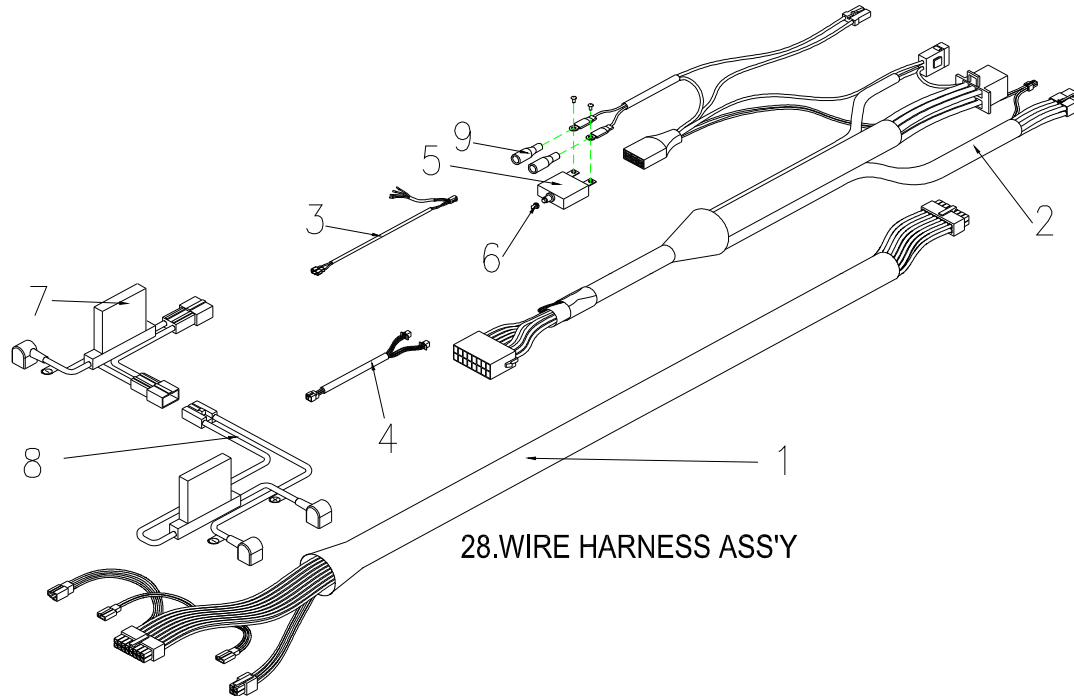

Ceres 3 (M3B)

Ceres 3 (M3B) Parts List (2009/05/20)

Ceres 3 (M3B)

Ceres 3 (M3B) Parts List (2009/05/20)				
Fig&Index NO.	Parts No.	Parts Name	QTY	Remark
		English		
28	S18-054-00100	WIRE HARNESS ASS'Y	1set	
28-1	C18-054-00100	WIRE HARNESS ASS'Y,FRONT	1	1904419
28-2	C18-054-00200	WIRE HARNESS ASS'Y,REAR	1	1904420
28-3	C18-054-00300	WIRE HARNESS FOR SIGNAL LIGHT	1	1904421
28-4	C18-051-00300	CABLE UNIT , REAR SHROUD	1	1904307
28-5	C16-001-10602	50A BREAKER,M11	1	1904424
28-6	C16-009-00400	TUBE,PROTECT SWITCH	1	
28-7	C18-001-10302	BATTERY CABLE , W/I FUSE (+)	1	1904426
28-8	C18-001-10402	BATTERY CABLE , W/I FUSE (-)	1	1904427
28-9	C26-001-00800	PLUG	2