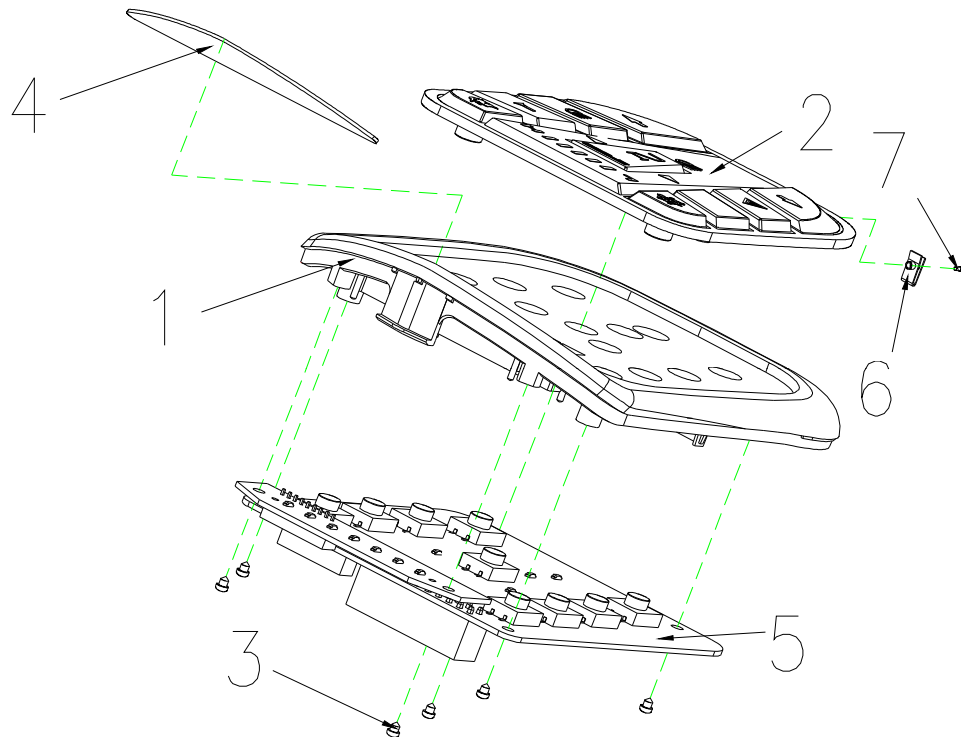

Ceres 3 (M3B)

Ceres 3 (M3B) Parts List (2009/05/20)

4. COVER ASS'Y , HANDLE BAR , UPPER

Ceres 3 (M3B)

Ceres 3 (M3B) Parts List (2009/05/20)				
Fig&Index NO.	Parts No.	Parts Name	QTY	Remark
		English		
4	S08-054-00100	COVER , HANDLE BAR ASS'Y , UPPER	1set	1906055
4-1	C08-054-00600	COVER , HANDLE BAR , UPPER	1	
4-2	C10-051-00600	CONTROL PANEL BUTTON	1	1904369
4-3	9011030080502	BOLT M3x8L	6	
4-4	C27-054-00100	BATTERY INDICATOR	1	1904368
4-5	C10-051-00500	CONTROL PANEL PC BOARD	1	
4-6	9237040000003	U-TYPE SPRING NUT,M4	1	
4-7	9029040120002	BOLT M4x12L	1