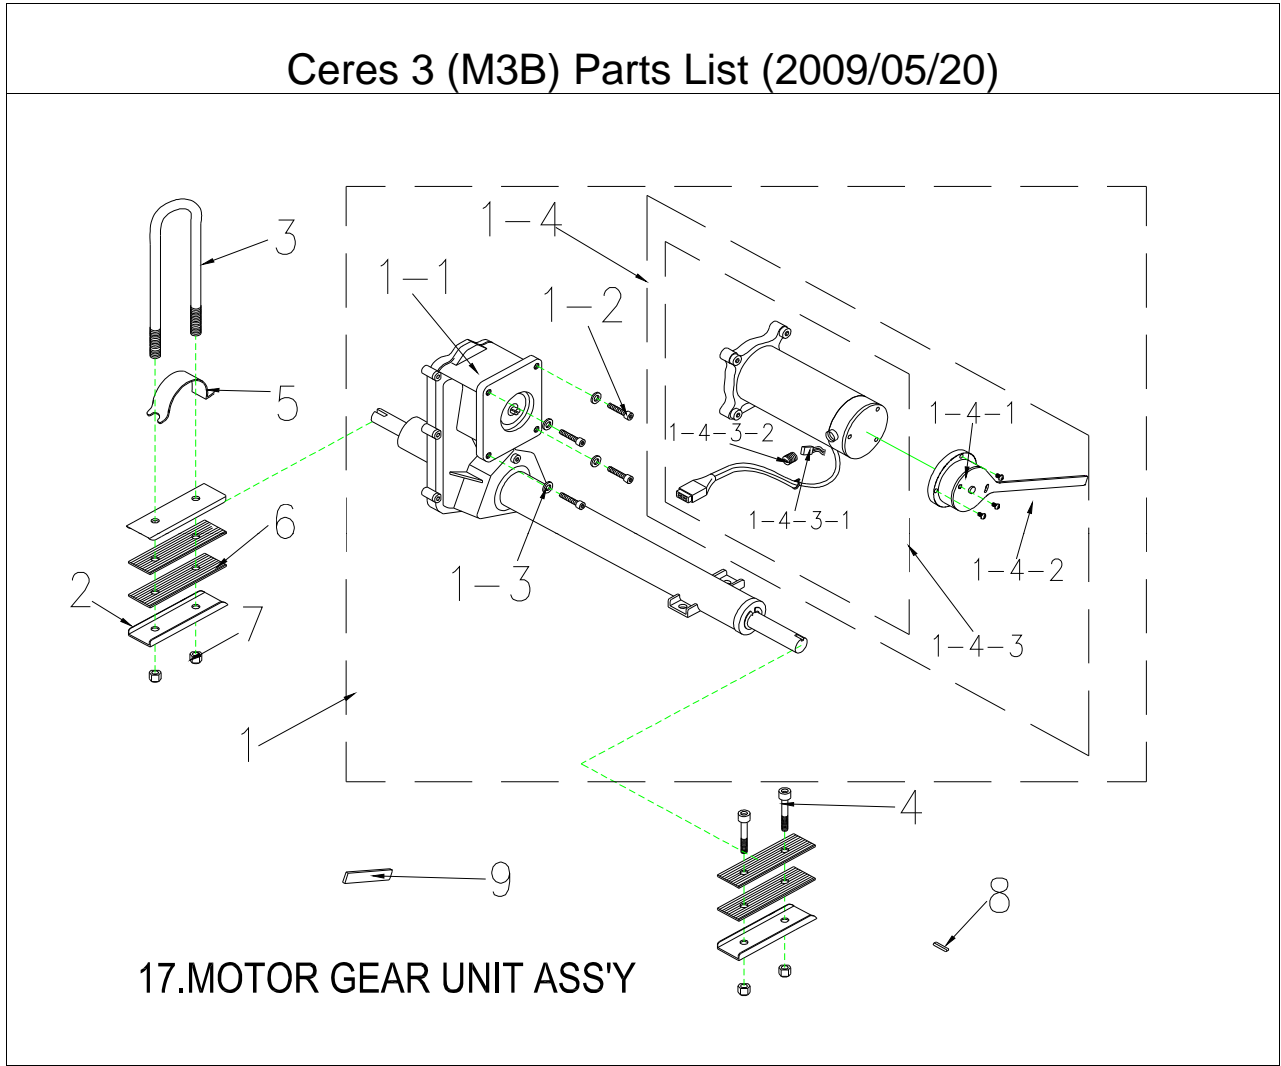

Ceres 3 (M3B)

Ceres 3 (M3B) Parts List (2009/05/20)				
Fig&Index NO.	Parts No.	Parts Name	QTY	Remark
		English		
16	S01-054-00200	FRAME,REAR SECTION ASS'Y	1set	
16-1	C01-054-00200	FRAME , REAR SECTION	1	
16-2	9211080200142	WASHER-5/16	2	
16-3	C28-007-00200	ANT-TIP WHEELS	2	
16-4	9201080801252	LOCK NUT , M8	2	
16-5	9005060201002	TAPPING SCREW , M6X15	4	
16-6	C01-054-00400	REAR BRACKET	1	
16-7	9237060000001	U-TYPE SPRING NUT,M6	4	
16-8	9001080201251	CR ROUND HD SCREW,M8x20L	2	
16-9	9214080150232	WASHER	4	

Ceres 3 (M3B)

Ceres 3 (M3B) Parts List (2009/05/20)