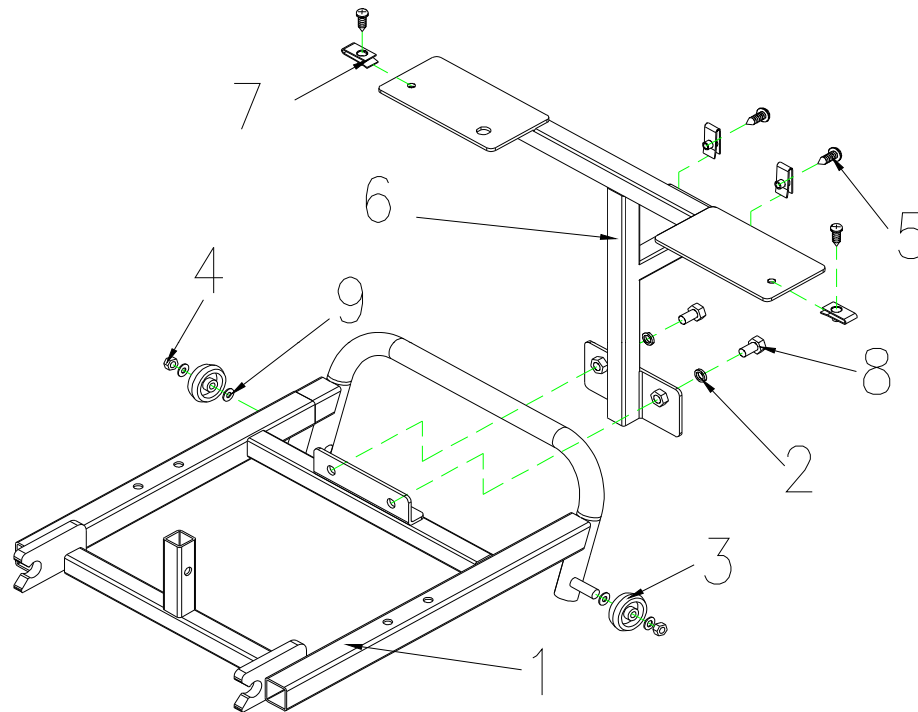

Ceres 3 (M3B)

Ceres 3 (M3B) Parts List (2009/05/20)

16. FRAME, REAR SECTION ASS'Y

Ceres 3 (M3B)

Ceres 3 (M3B) Parts List (2009/05/20)				
Fig&Index NO.	Parts No.	Parts Name	QTY	Remark
		English		
16	S01-054-00200	FRAME,REAR SECTION ASS'Y	1set	
16-1	C01-054-00200	FRAME , REAR SECTION	1	
16-2	9211080200142	WASHER-5/16	2	
16-3	C28-007-00200	ANT-TIP WHEELS	2	
16-4	9201080801252	LOCK NUT , M8	2	
16-5	9005060201002	TAPPING SCREW , M6X15	4	
16-6	C01-054-00400	REAR BRACKET	1	
16-7	9237060000001	U-TYPE SPRING NUT,M6	4	
16-8	9001080201251	CR ROUND HD SCREW,M8x20L	2	
16-9	9214080150232	WASHER	4