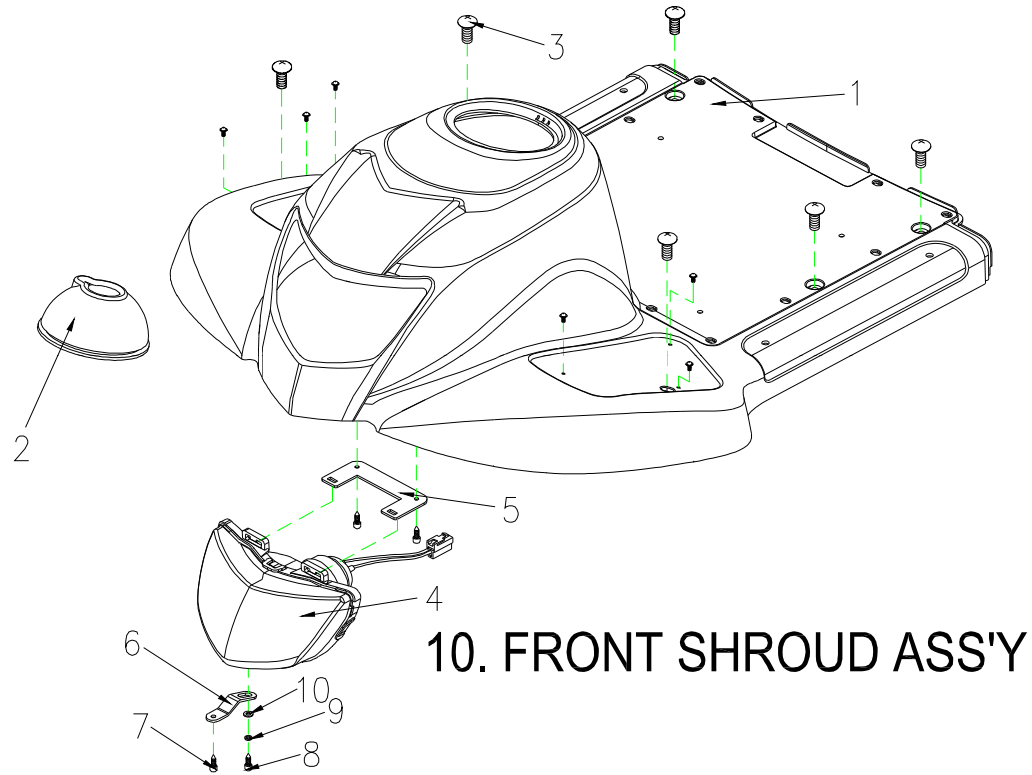

Ceres 3 (M3B)

Ceres 3 (M3B) Parts List (2009/05/20)

Ceres 3 (M3B)

Ceres 3 (M3B) Parts List (2009/05/20)				
Fig&Index NO.	Parts No.	Parts Name	QTY	Remark
		English		
10	S08-055-00357	FRONT SHROUD ASS'Y , BLUE 57	1set	
10-1	C08-055-00157	FRONT SHROUD , BLUE 57	1	1904445
10-2	C25-001-90101	RUBBER COVER , FRONT SHROUD	1	1904386
10-3	9005060201002	CR ROUND HD SCREW.M6X20	4	
10-4	C13-052-00100	HEADLIGHT	1	
10-5	C01-051-01300	HEADLIGHT BRACKET	1	
10-6	C01-051-01400	HEADLIGHT ADJUSTING PLATE	1	
10-7	9029040120002	BOLT M4x12L	9	
10-8	9005040120702	BOLT M4x12L	1	
10-9	9211050100803	SPRING WASHER , M5	1	
10-10	9214060100133	WASHER , M6	1	
10	S08-055-00366	FRONT SHROUD ASS'Y , BLACK 66	1set	
10-1	C08-055-00166	FRONT SHROUD , BLACK 66	1	1904444
10-2	C25-001-90101	RUBBER COVER , FRONT SHROUD	1	
10-3	9005060201002	CR ROUND HD SCREW.M6X20	4	
10-4	C13-052-00100	HEADLIGHT	1	1904263
10-5	C01-051-01300	HEADLIGHT BRACKET	1	1904264
10-6	C01-051-01400	HEADLIGHT ADJUSTING PLATE	1	1904265
10-7	9029040120002	BOLT M4x12L	9	
10-8	9005040120702	BOLT M4x12L	1	
10-9	9211050100803	SPRING WASHER , M5	1	
10-10	9214060100133	WASHER , M6	1