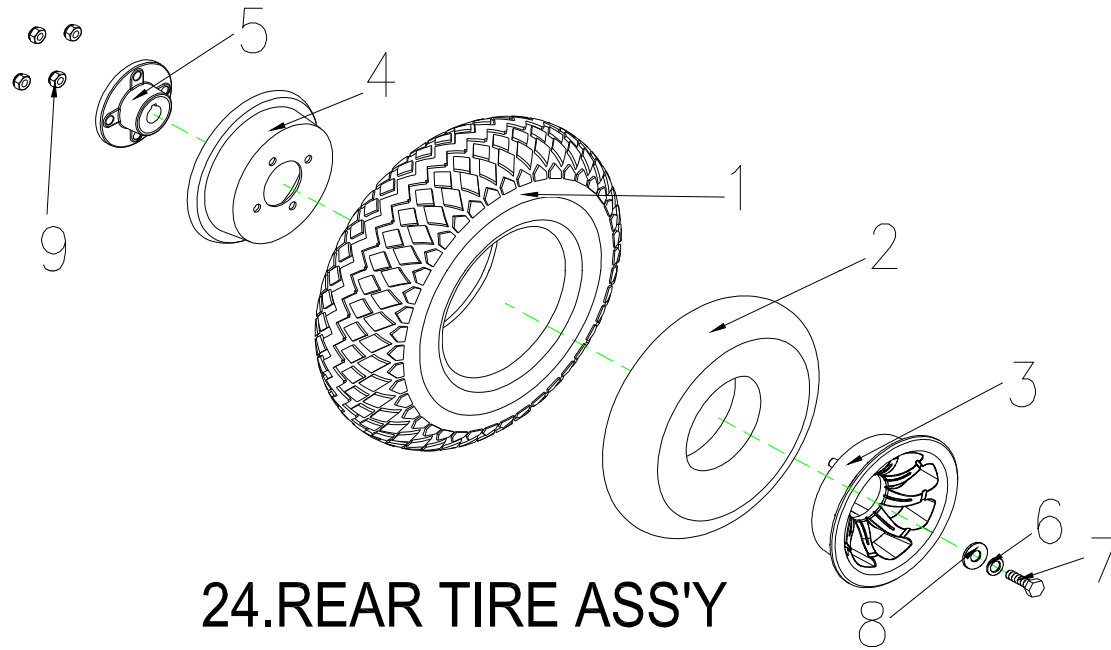

Ceres 3 (M3B)

Ceres 3 (M3B) Parts List (2009/05/20)

Ceres 3 (M3B)

Ceres 3 (M3B) Parts List (2009/05/20)				
Fig&Index NO.	Parts No.	Parts Name	QTY	Remark
		English		
24	S06-054-00100	REAR TIRE ASSY , GRAY , 400-5	1set	
24-1	C05-005-01400	TIRE , GRAY	1	1904442
24-2	C05-005-00200	INNER TUBE , 400-5	1	1904441
24-3	C06-029-00100	WHEEL RIM , ALUNINUM , 5"	1	
24-4	C05-005-00400	WHEEL RIM , STEEL , 5"	1	
24-5	C06-003-00502	AXLE COLLAR,REAR WHEEL	1	
24-6	9211080200142	SPRING WASHER,5/16	1	
24-7	9001080201251	BOLT,M8x20L	1	
24-8	9214080150232	WASHER,5/16	1	
24-9	9201080801252	LOCK NUT,M8x1.25	4