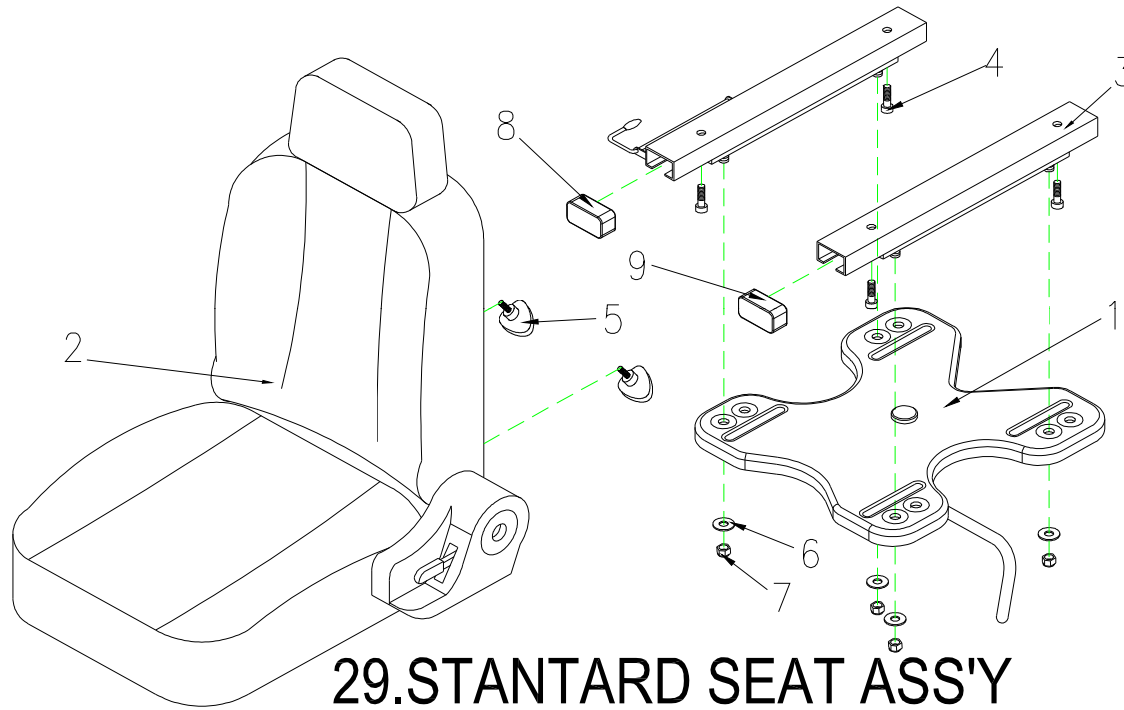

Ceres 3 (M3B)

Ceres 3 (M3B) Parts List (2009/05/20)

29.STANTARD SEAT ASS'Y

Ceres 3 (M3B)

Ceres 3 (M3B) Parts List (2009/05/20)				
Fig&Index NO.	Parts No.	Parts Name	QTY	Remark
		English		
29	S07-055-00100	18" SEAT ASS'Y , BLACK , W/I SLIDER-100mm	1set	
29-1	C07-040-00800	STANTARD SEAT ASS'Y	1	
29-2	C07-051-00101	SEAT ASS'Y(SEAT PLATE/BLACK)	1	
29-3	C07-001-05800	SLIDER-100mm	1	
29-4	9032080101251	BOLT,M8X10L	4	
29-5	C30-001-10201	BOLT W/I KNOB ,M8X20L	2	
29-6	9214080150232	WASHER,5/16	4	
29-7	9201080801252	LOCK NUT,M8x1.25	4	
29-8	C26-003-00300	PLUG - R	1	
29-9	C26-003-00200	PLUG - L	1	
	C07-017-01900	HEADREST	1