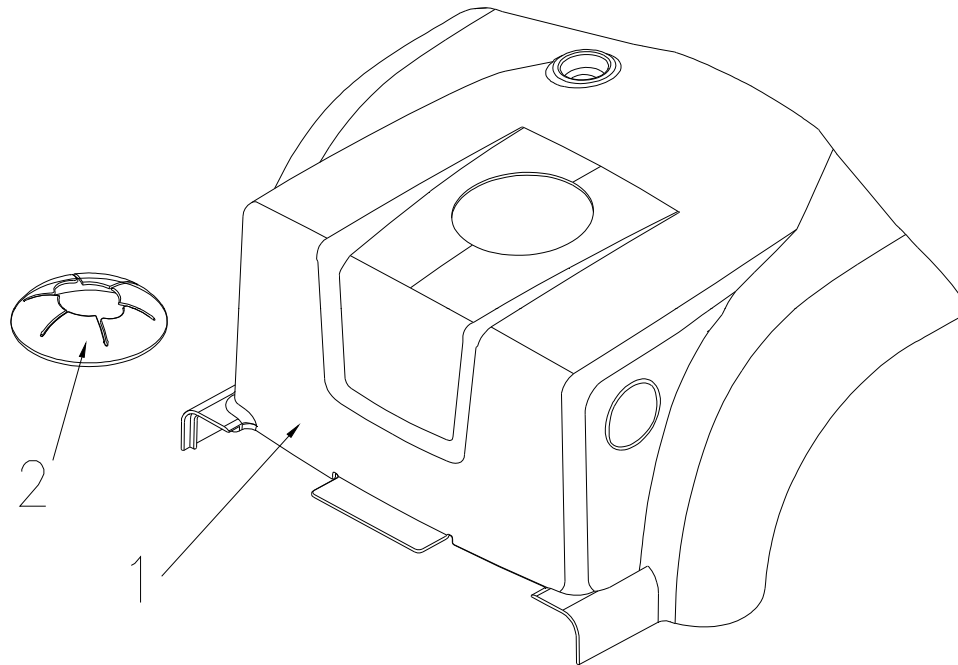

Ceres 3 (M3B)

Ceres 3 (M3B) Parts List (2009/05/20)

11.COVER BATTERY ASS'Y

Ceres 3 (M3B)

Ceres 3 (M3B) Parts List (2009/05/20)				
Fig&Index NO.	Parts No.	Parts Name English	QTY	Remark
11	S08-054-00557	COVER ASS'Y , BATTERY , BLUE 57 , W/O LABEL	1set	
11-1	C08-054-00357	COVER BATTERY , BLUE 57	1	1904387
11-2	C25-039-00100	RUBBER COVER , REAR SHROUD	1	1904390
11	S08-054-00566	COVER ASS'Y , BATTERY , BLACK 66 , W/O LABEL	1set	
11-1	C08-054-00366	COVER BATTERY , BLACK 66	1	1904389
11-2	C25-039-00100	RUBBER COVER , REAR SHROUD	1