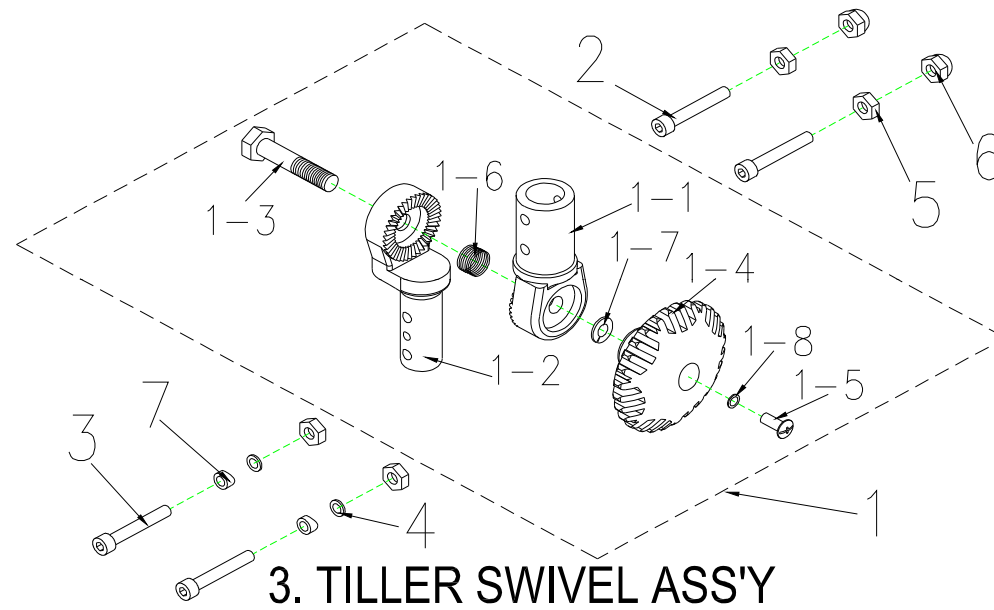

Ceres 3 (M3B)

Ceres 3 (M3B) Parts List (2009/05/20)				
Fig&Index NO.	Parts No.	Parts Name	QTY	Remark
		English		
2	S02-055-00100	T TYPE HANDLE BAR ASS'Y	1set	
2-1	C02-055-00100	T TYPE HANDLE BAR	1	
2-2	C26-009-01601	BASKET HOLDER,PAINTED,UPPER	1	1904362
2-3	C26-009-01700	BASKET HOLDER,PAINTED,LOWER	1	1904363
2-4	9005060401003	BOLT,M6x35L	4	

Ceres 3 (M3B)

Ceres 3 (M3B) Parts List (2009/05/20)