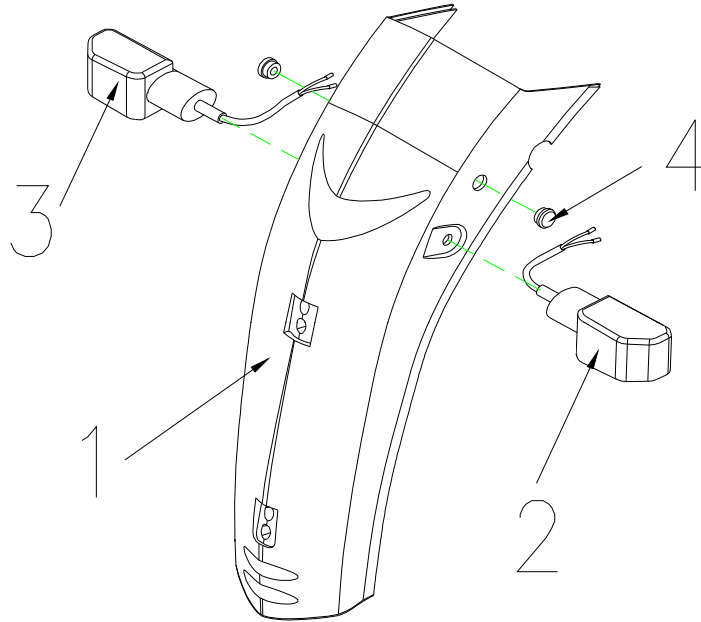

Ceres 3 (M3B)

Ceres 3 (M3B) Parts List (2009/05/20)

5. FRONT COVER ASS'Y

Ceres 3 (M3B)

Ceres 3 (M3B) Parts List (2009/05/20)				
Fig&Index NO.	Parts No.	Parts Name	QTY	Remark
		English		
5	S08-055-00157	FRONT COVER ASS'Y , HAND BAR, BLUE 57 , W/O LABEL	1set	
5-1	C08-055-00257	FRONT COVER , HAND BAR, BLUE 57	1	1904376
5-2	C15-054-00100	FRONT SIGNAL LAMP , L	1	1904378
5-3	C15-054-00200	FRONT SIGNAL LAMP , R	1	1904379
5-4	C25-001-00300	PLUG TO COVER THE HOLE OF BRAKE	2	1904425
5	S08-055-00166	FRONT COVER ASS'Y , HAND BAR, BLACK 66 , W/O LABEL	1set	
5-1	C08-055-00266	FRONT COVER , HAND BAR, BLACK 66	1	1904377
5-2	C15-054-00100	FRONT SIGNAL LAMP , L	1	
5-3	C15-054-00200	FRONT SIGNAL LAMP , R	1	
5-4	C25-001-00300	PLUG TO COVER THE HOLE OF BRAKE	2