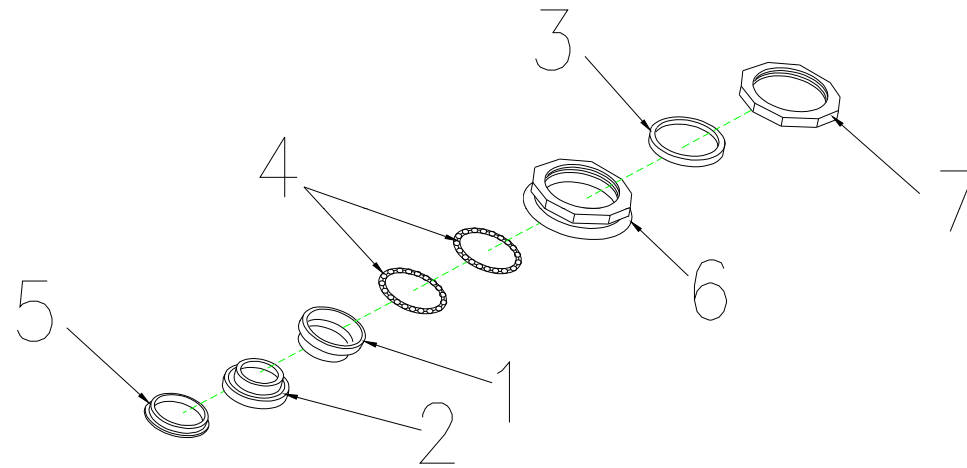

Ceres 3 (M3B)

Ceres 3 (M3B) Parts List (2009/05/20)

13.REGULAR BEARING BALL SET

Ceres 3 (M3B)

Ceres 3 (M3B) Parts List (2009/05/20)					
Fig&Index NO.	Parts No.	Parts Name		QTY	Remark
		English			
13	S02-001-00601	REGULAR BEARING BALL SET		1set	
13-1	C29-001-10101	CUP , UPPER		1	
13-2	C29-001-00101	CUP , LOWER		1	
13-3	9214290300353	COLLARLESS WASHER		1	
13-4	C29-001-10200	BEARING		2	
13-5	C29-001-10301	BEARING CAGE		1	
13-6	C29-001-10401	BEARING BUSH		1	
13-7	C29-001-10501	LOCKING NUT , BEARING		1