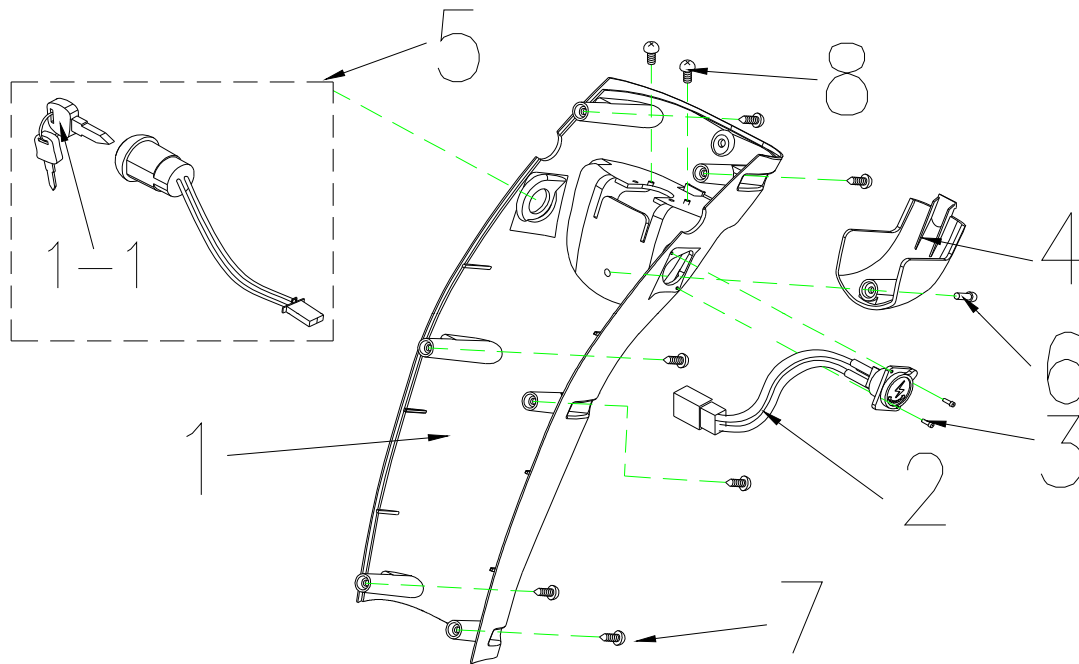

Ceres 3 (M3B)

Ceres 3 (M3B) Parts List (2009/05/20)

6. REAR COVER ASS'Y

Ceres 3 (M3B)

Ceres 3 (M3B) Parts List (2009/05/20)				
Fig&Index NO.	Parts No.	Parts Name	QTY	Remark
		English		
6	S08-055-00257	REAR COVER ASS'Y , HAND BAR , BLUE 57	1set	
6-1	C08-055-00357	REAR COVER , HAND BAR , BLUE 57	1	1904380
6-2	C12-001-10202	CHARGER SOCKET ASS'Y	1	1904382
6-3	9014250080002	CR PAN HD SCREW , M2.5x8L	2	
6-4	C08-045-00457	DECORATED SHROUND FOR LEVER BASE, BLUE 57	1	1904453
6-5	C18-001-01500	IGNITION SWIITCH ASS'Y	1	
6-5-1	C37-001-02300	KEY	1	
6-6	9004040080704	BOLT,M4x8L	1	
6-7	9011040200003	BOLT,M4x20L	6	
6-8	9004030080504	BOLT,M3x8L	2	
6	S08-055-00266	REAR COVER ASS'Y , HAND BAR , BLACK 66	1set	
6-1	C08-055-00366	REAR COVER , HAND BAR , BLACK 66	1	1904381
6-2	C12-001-10202	CHARGER SOCKET ASS'Y	1	
6-3	9014250080002	CR PAN HD SCREW , M2.5x8L	2	
6-4	C08-045-00466	DECORATED SHROUND FOR LEVER BASE, BLACK 66	1	1904454
6-5	C18-001-01500	IGNITION SWIITCH ASS'Y	1	
6-5-1	C37-001-02300	KEY	1	
6-6	9004040080704	BOLT,M4x8L	1	
6-7	9011040200003	BOLT,M4x20L	6	
6-8	9004030080504	BOLT,M3x8L	2