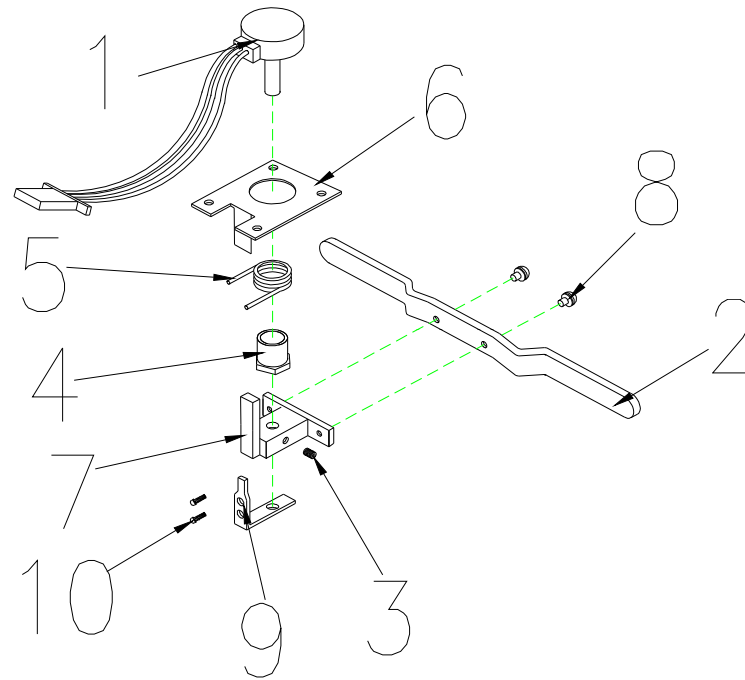

Ceres 3 (M3B)

Ceres 3 (M3B) Parts List (2009/05/20)

1. SPEED DIAL ASS'Y

Ceres 3 (M3B)

Ceres 3 (M3B) Parts List (2009/05/20)					
Fig&Index NO.	Parts No.	Parts Name		QTY	Remark
		English			
1	S12-009-00801	SPEED DIAL ASS'Y		1set	1904367
1-1	C12-001-01401	SPEED LEVER COMP.		1	
1-2	C12-009-00600	SPEED LEVER		1	
1-3	9358040040753	LOCKING SCREW,4x4		2	
1-4	C12-001-00101	NUT		1	
1-5	C12-001-00300	TORSION SPRING,SPEED LEVER		1	
1-6	C12-001-00402	FIX PLATE,SPEED LEVER		1	
1-7	C12-009-00700	HOLDER,SPEED LEVER		1	
1-8	9004040120704	BOLT,M4x12L		2	
1-9	C12-001-01500	SPEED LEVER COMP POSITION		1	
1-10	9004030040504	BOLT,M3x4L		2