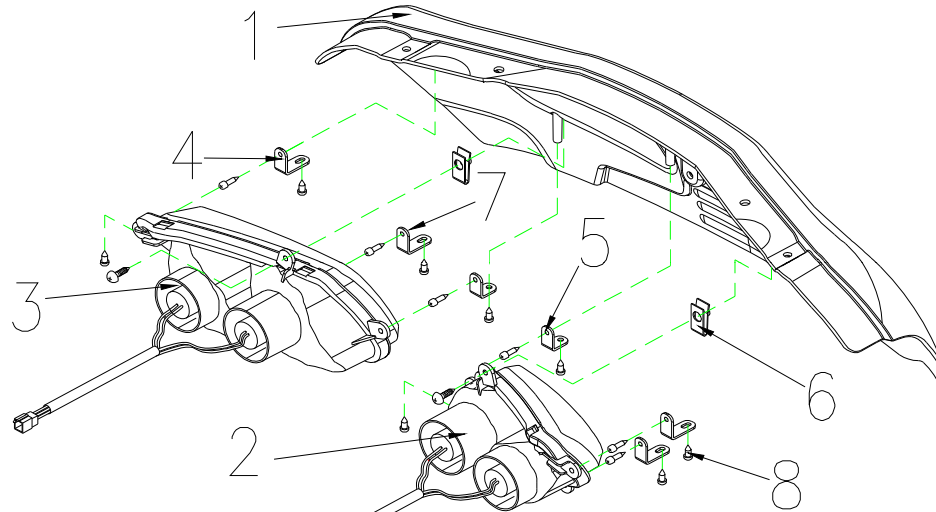

Ceres 3 (M3B)

Ceres 3 (M3B) Parts List (2009/05/20)

12.REAR SHROUD ASS'Y

Ceres 3 (M3B)

Ceres 3 (M3B) Parts List (2009/05/20)				
Fig&Index NO.	Parts No.	Parts Name	QTY	Remark
		English		
12	S08-054-00657	REAR SHROUD ASS'Y , BLUE 57 , W/O LABEL	1set	
12-1	C08-054-00257	REAR SHROUD , BLUE 57	1	1904392
12-2	C14-052-00200	REAR SIGNAL LAMP , L	1	1904268
12-3	C14-052-00100	REAR SIGNAL LAMP , R	1	1904269
12-4	C01-051-01600	REAR SIGNAL LAMP BRACKET - LONG	4	
12-5	C01-051-01700	REAR SIGNAL LAMP BRACKET - SHORT	2	
12-6	9237040000003	U-TYPE SPRING NUT	2	
12-7	9004040100704	BOLT M4x10L	6	
12-8	9029040120002	BOLT M4x12L	8	
12	S08-054-00666	REAR SHROUD ASS'Y , BLACK 66 , W/O LABEL	1set	
12-1	C08-054-00266	REAR SHROUD , BLACK 66	1	1904393
12-2	C14-052-00200	REAR SIGNAL LAMP , L	1	
12-3	C14-052-00100	REAR SIGNAL LAMP , R	1	
12-4	C01-051-01600	REAR SIGNAL LAMP BRACKET - LONG	4	
12-5	C01-051-01700	REAR SIGNAL LAMP BRACKET - SHORT	2	
12-6	9237040000003	U-TYPE SPRING NUT	2	
12-7	9004040100704	BOLT M4x10L	6	
12-8	9029040120002	BOLT M4x12L	8