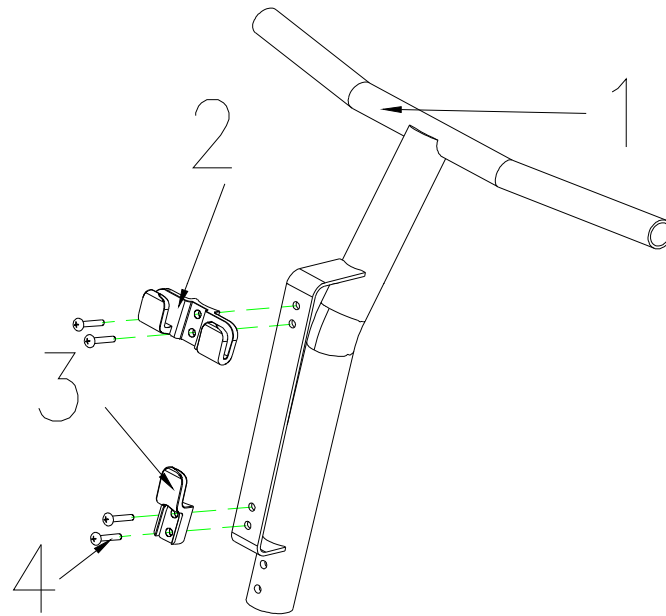

Ceres 3 (M3B)

Ceres 3 (M3B) Parts List (2009/05/20)

2. T TYPE HANDLE BAR ASS'Y

Ceres 3 (M3B)

Ceres 3 (M3B) Parts List (2009/05/20)				
Fig&Index NO.	Parts No.	Parts Name	QTY	Remark
		English		
2	S02-055-00100	T TYPE HANDLE BAR ASS'Y	1set	
2-1	C02-055-00100	T TYPE HANDLE BAR	1	
2-2	C26-009-01601	BASKET HOLDER,PAINTED,UPPER	1	1904362
2-3	C26-009-01700	BASKET HOLDER,PAINTED,LOWER	1	1904363
2-4	9005060401003	BOLT,M6x35L	4