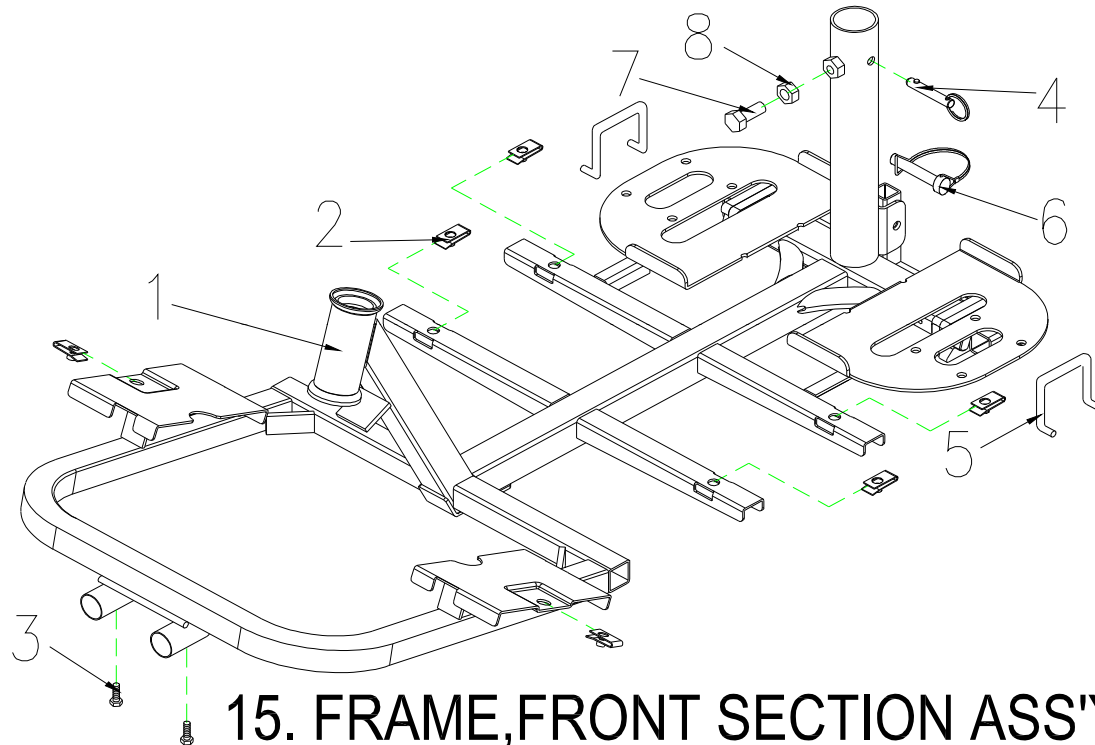

Ceres 3 (M3B)

Ceres 3 (M3B) Parts List (2009/05/20)

Ceres 3 (M3B)

Ceres 3 (M3B) Parts List (2009/05/20)					
Fig&Index NO.	Parts No.	Parts Name		QTY	Remark
		English			
15	S01-055-00100	FRAME,FRONT SECTION ASS'Y		1set	
15-1	C01-055-00100	FRAME,FRONT SECTION		1	
15-2	9237060000000	U-TYPE SPRING NUT,M6		6	
15-3	9002080301251	CR ROUND HD SCREW,M8x30L		2	
15-4	C01-001-10500	PIN,FRAME		1	
15-5	C01-003-01200	CLIP,VELCRO STRIP		2	
15-6	C01-005-00700	PIN LOCK , M8x41L		1	
15-7	9002100201251	CR ROUND HD SCREW,M10x20L		1	
15-8	9202100601252	NUT , M10x1.25		1