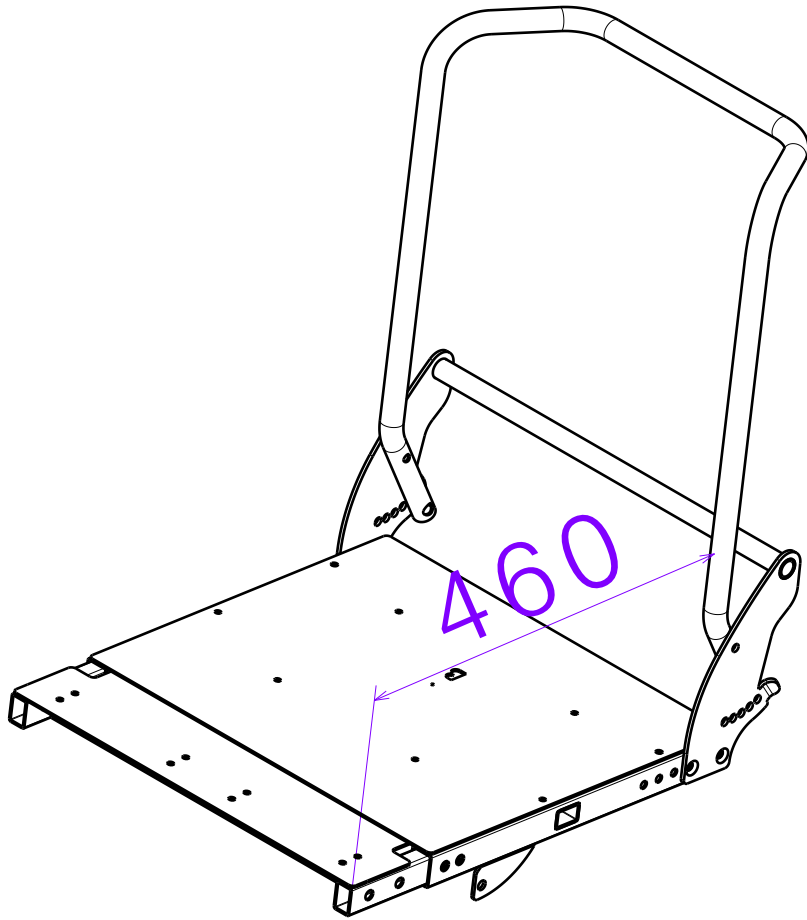

Size 460 / Rozmiar 460
XA4