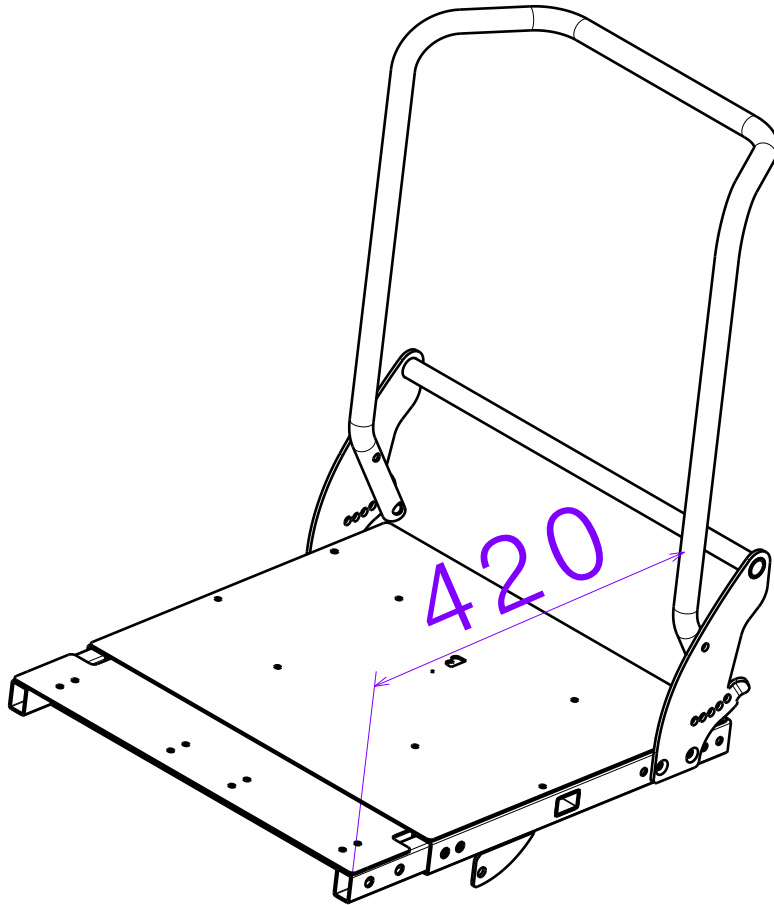

Size 420 / Rozmiar 420
XA2