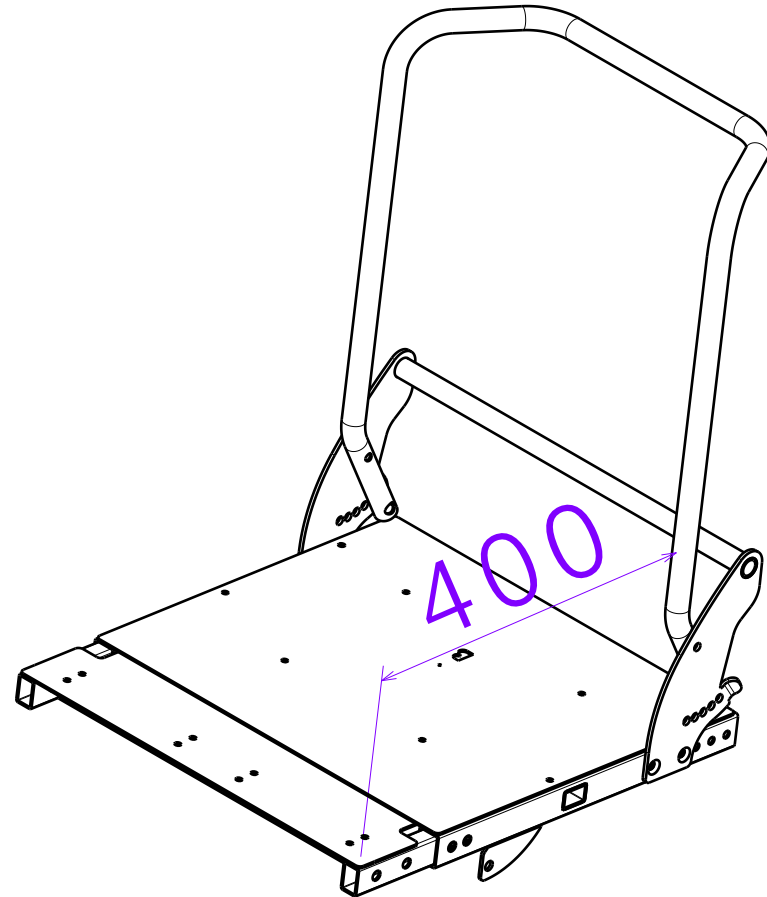

Size 400 / Rozmiar 400
XA1

EP00470 / N

TURIOS BASIC BACKREST AND SEAT				Plan No.
				Sheet 6/7 EP00470/N
Scale: 1:5	Drafted	Verified	Confirmed	
Date	26/11/2019	19/09/2023	19/09/2023	
Initials	DB	PM	MK