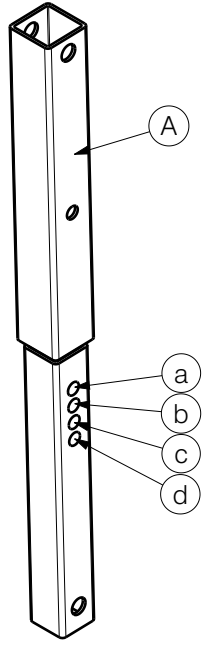

Seat regulation angles:

- A-a 6°
- A-b 4°
- A-c 2°
- A-d 0°

EP00470 / N

| | | | | |
|--|------------|------------|------------|------------|
| TURIOS BASIC BACKREST AND SEAT Sheet 1/7 | | | | Plan No. |
| | | | | EP00470/ N |
| Scale: 1:5 | Drafted | Verified | Confirmed | |
| Date | 26/11/2019 | 19/09/2023 | 19/09/2023 | |
| Initials | DB | PM | MK | |

| Material | | | |
|----------|-------------|---------|----------|
| No. | Plan | Article | Quantity |
| 1 | YP07428 (S) | 2778654 | 1 |
| | YP07429 (M) | 2778754 | 1 |
| | YP07430 (L) | 2778854 | 1 |
| 2 | YP07431 (S) | 2778954 | 1 |
| | YP07432 (M) | 2779054 | 1 |
| | YP07433 (L) | 2779154 | 1 |
| 3 | YP07434 (S) | 2779254 | 1 |
| | YP07435 (M) | 2779354 | 1 |
| | YP07436 (L) | 2779454 | 1 |
| 4 | YP07736 | 2781754 | 1 |
| | YP07737 | 2781854 | 1 |
| | YP07750 (S) | 2780854 | 1 |
| 6 | YP07751 (M) | 2780954 | 1 |
| | YP07752 (L) | 2781054 | 1 |
| | YP07753 (S) | 2781154 | 1 |
| 7 | YP07754 (M) | 2781254 | 1 |
| | YP07755 (L) | 2781354 | 1 |
| | YP07756 (S) | 2781454 | 1 |
| 8 | YP07757 (M) | 2781554 | 1 |
| | YP07758 (L) | 2781654 | 1 |
| | SAFETY BELT | 2993352 | 1 |
| 9 | M8x40 | 2994122 | 4 |
| 11 | XP02887 | GP21700 | 2 |
| 12* | X004942 | 1907377 | 2 |
| 13* | X004943 | 1907376 | 2 |
| 14 | Y012123 | 1675800 | 2 |
| 15 | YP08993 | 2631054 | 1 |
| 16 | YP08994 | 2631154 | 1 |