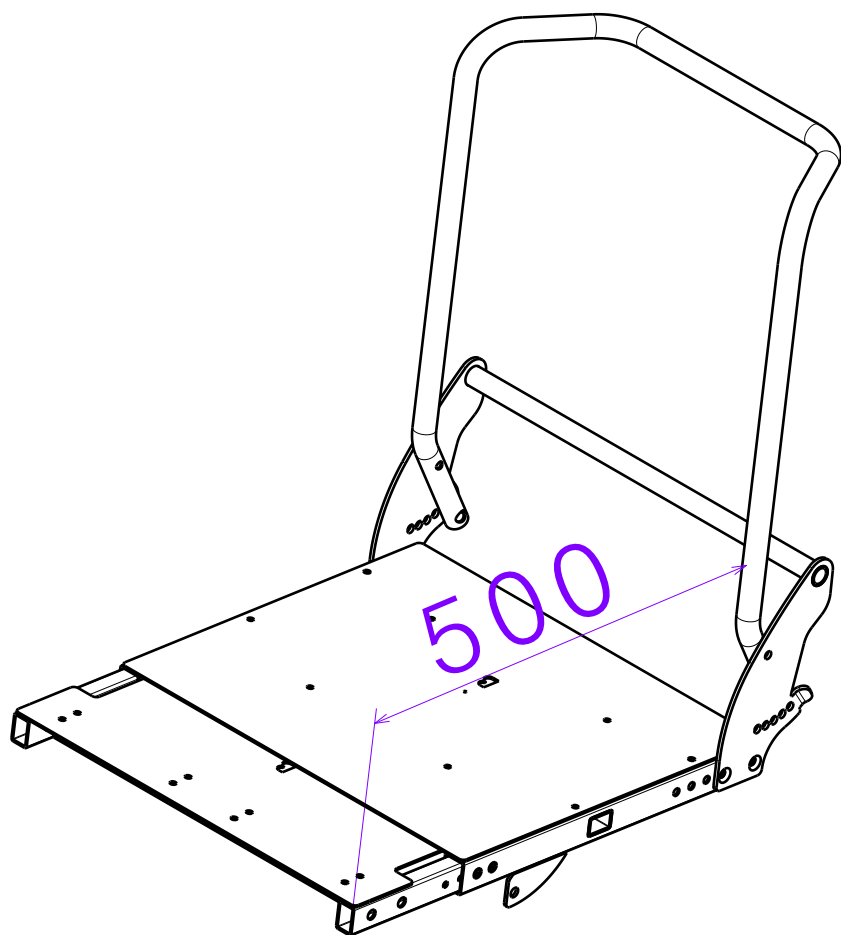

Size 500 / Rozmiar 500
XC4