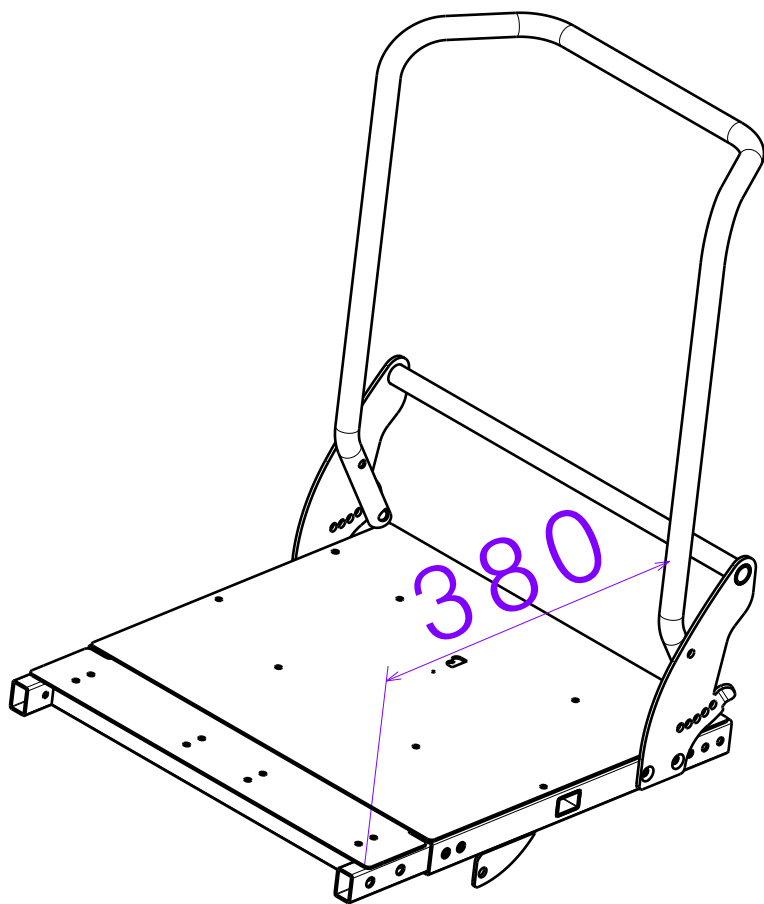

Size 380 / Rozmiar 380
YA1

No.	Size	Configuration
1	380	YA1
2	400	XA1
3	420	XA2
4	440	XA3
5	460	XA4
6	480	XB4
7	500	XC4

TURIOS BASIC BACKREST AND SEAT Sheet 7/7				Plan No.
				EP00470/ N
Scale: 1:5	Drafted	Verified	Confirmed	
Date	26/11/2019	19/09/2023	19/09/2023	
Initials	DB	PM	MK	

EP00470 / N