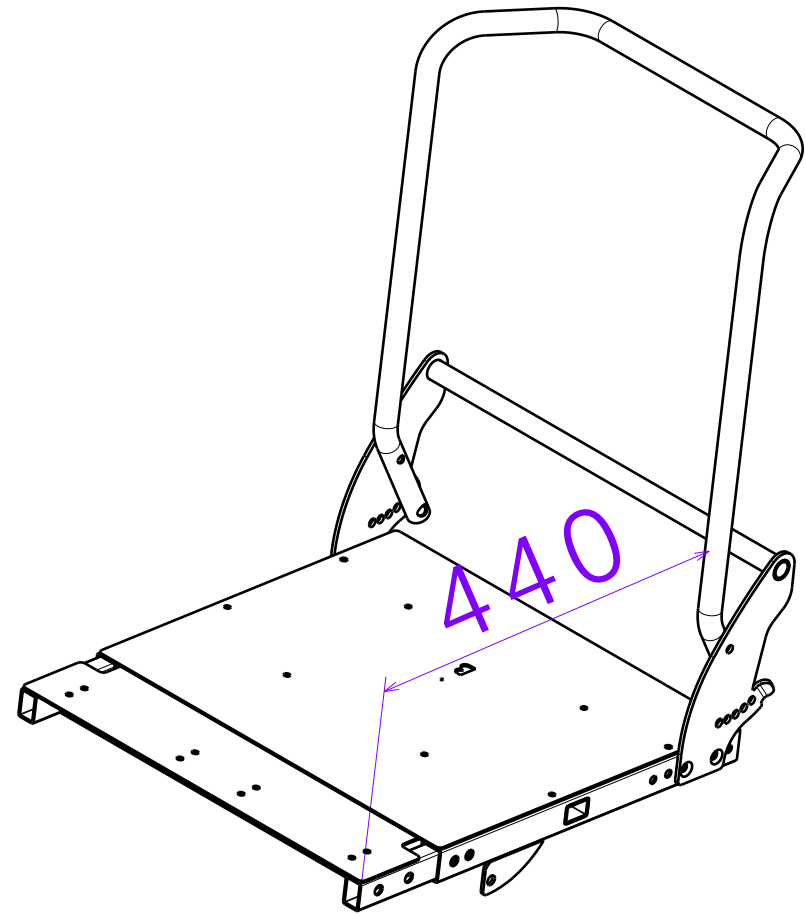

Size 440 / Rozmiar 440
XA3

EP00470 / N

TURIOS BASIC BACKREST AND SEAT				Plan No.
				EP00470 / N
Sheet 5/7				
Scale: 1:5	Drafted	Verified	Confirmed	
Date	26/11/2019	19/09/2023	19/09/2023	
Initials	DB	PM	MK