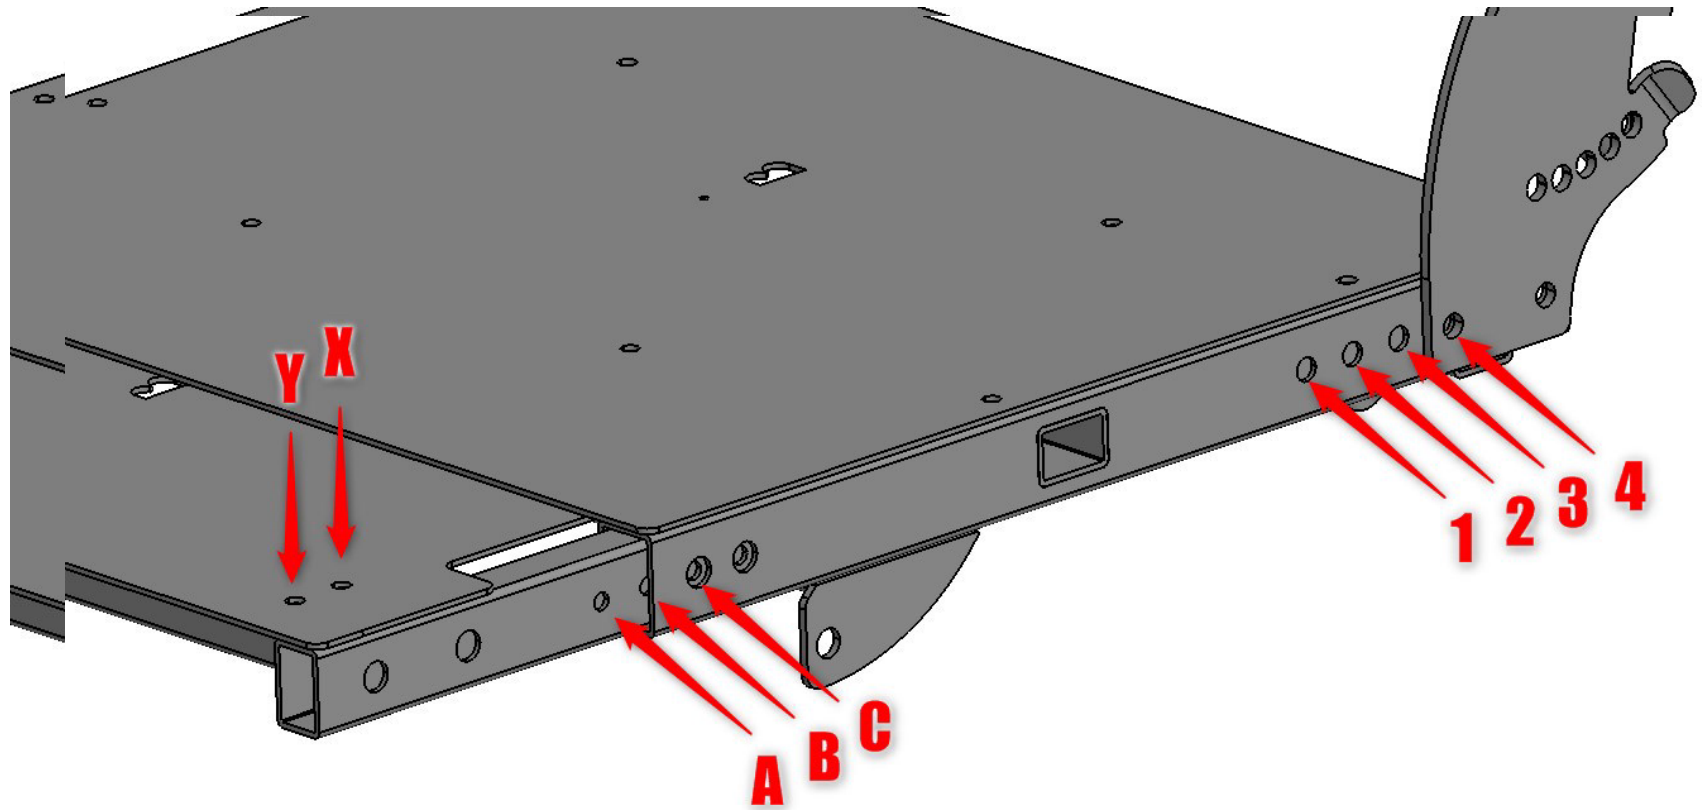

EP00470 / N

TURIOS BASIC BACKREST AND SEAT Sheet 3/7				Plan No.
				EP00470 / N
Scale: 1:5	Drafted	Verified	Confirmed	
Date	26/11/2019	19/09/2023	19/09/2023	
Initials	DB	PM	MK