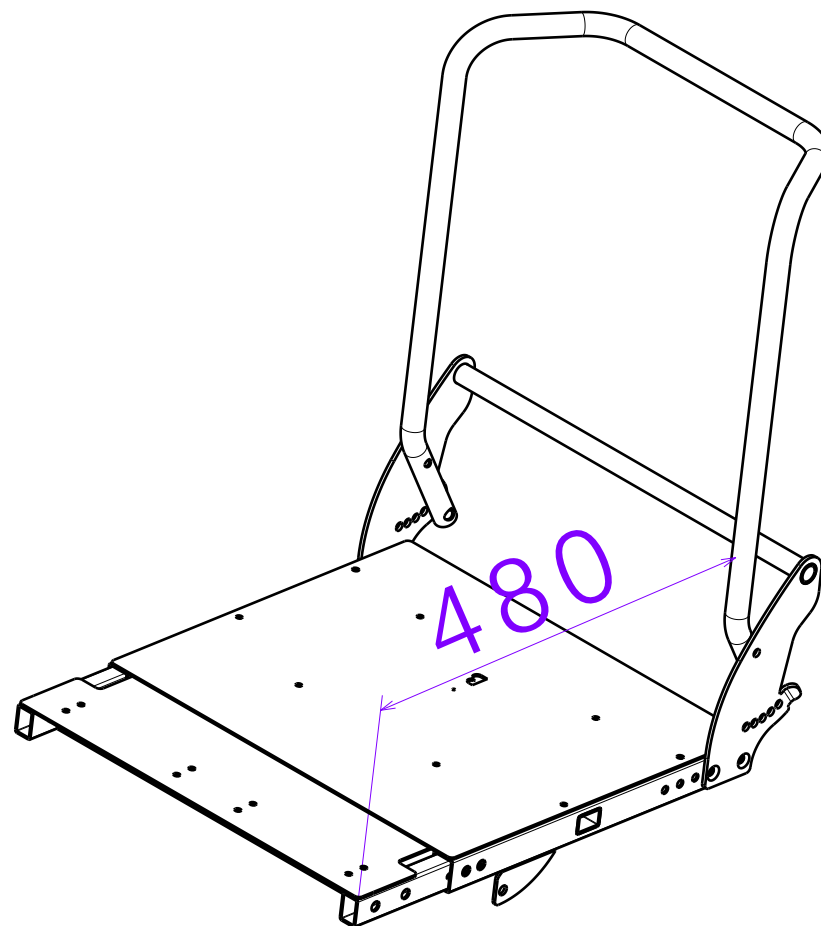

Size 480 / Rozmiar 480
XB4

EP00470 / N

TURIOS BASIC BACKREST AND SEAT				Plan No.
				EP00470 / N
Sheet 4/7				
Scale: 1:5	Drafted	Verified	Confirmed	
Date	26/11/2019	19/09/2023	19/09/2023	
Initials	DB	PM	MK