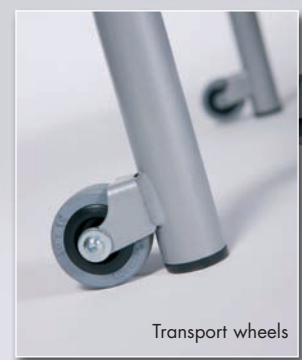

■ **Languedoc** : adjustable back (45°)

■ **Provence** : fixed back

All models are equipped with armrests adjustable in height.

Adjustable back

Adjustable armrests

Adjustable legrest

Option: serumholder

Transport wheels

Option: adjustable height

Option: retractable footrest (version Languedoc and Provence)

Option: Electrical version

Provence

- Inclination of the back and legrests
- Long armrests for a complete support of the arm when the backrest is totally reclined